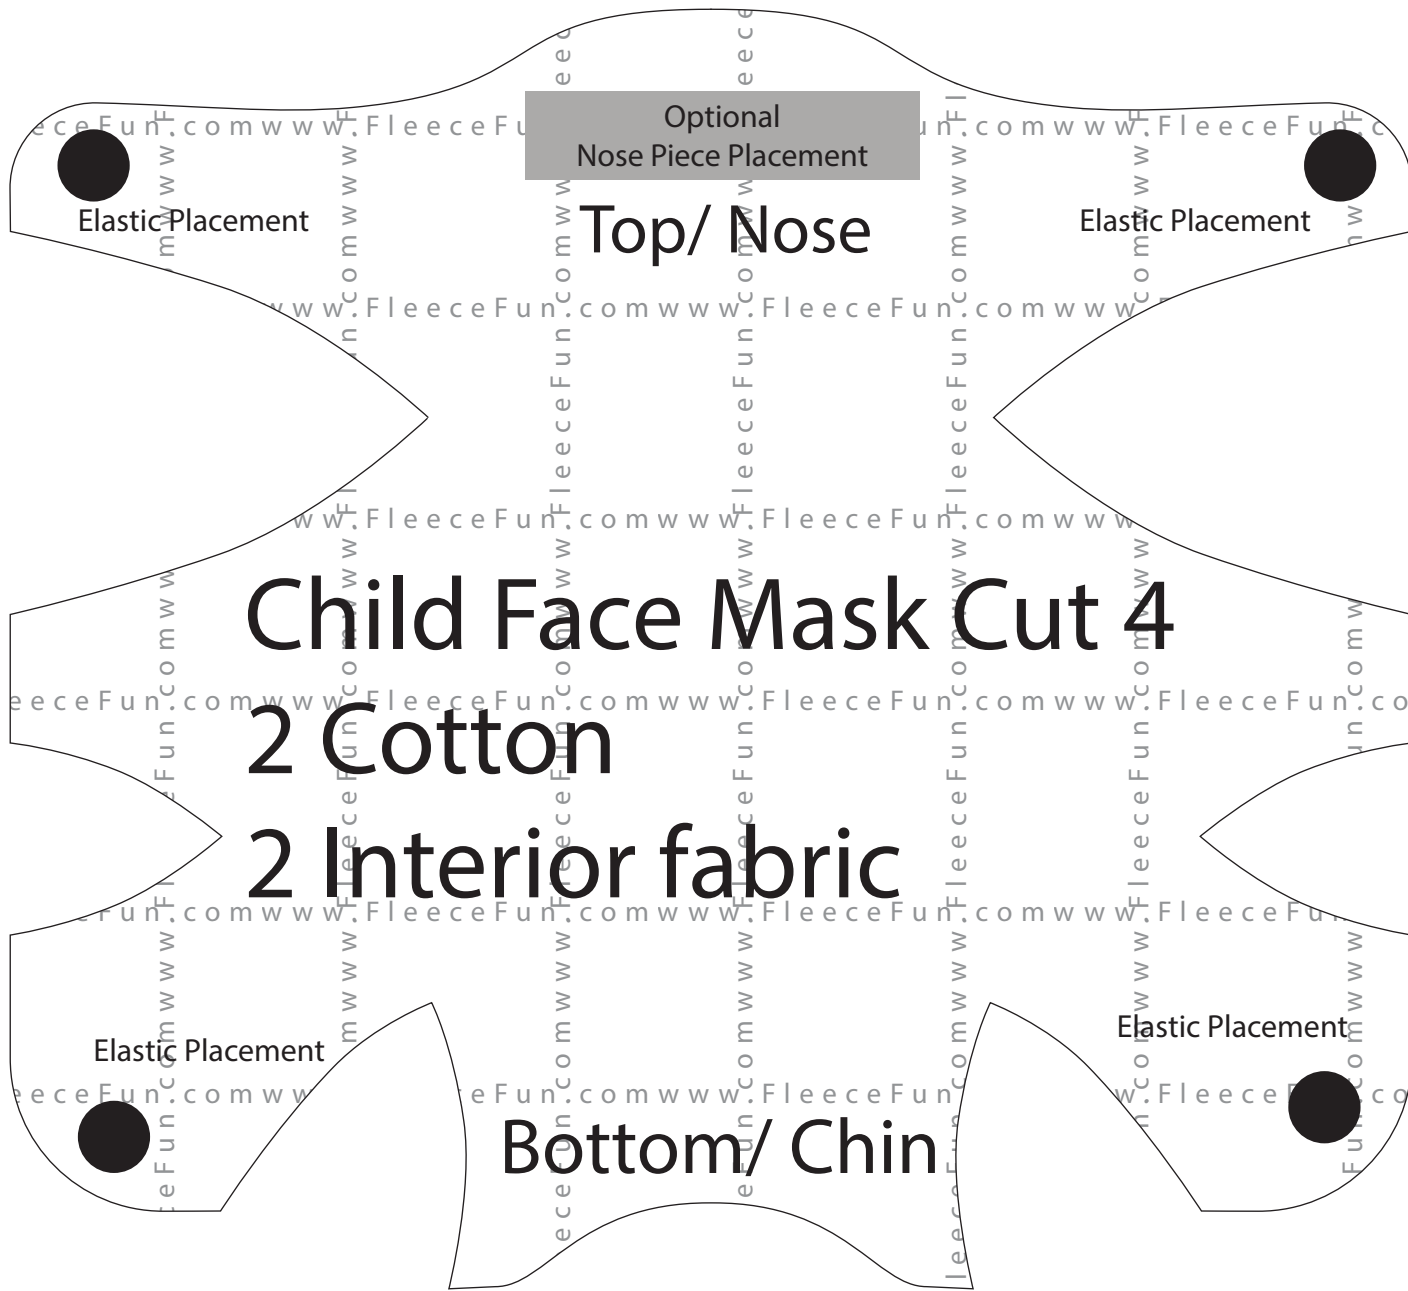

Optional
Nose Piece Placement

Elastic Placement

Top/ Nose

Elastic Placement

Adult Face Mask Cut 4
2 Cotton
2 Interior fabric

Elastic Placement

Bottom/ Chin

Elastic Placement

Optional
Nose Piece Placement

Elastic Placement

Top/ Nose

Elastic Placement

Child Face Mask Cut 4

2 Cotton

2 Interior fabric

Elastic Placement

Bottom/ Chin

Elastic Placement

1 inch test block

3 cm test block

Optional
Nose Piece Placement

Top/ Nose

Elastic Placement

Elastic Placement

Adult XL Face Mask Cut 4

2 Cotton

2 Cotton
2 Interior fabric

Warning: Use this pattern at your own risk. No Guarantee that this will protect you from getting sick or infecting others.

Pattern Copyright 2020 Angel Hickman Peterson. All rights reserved.