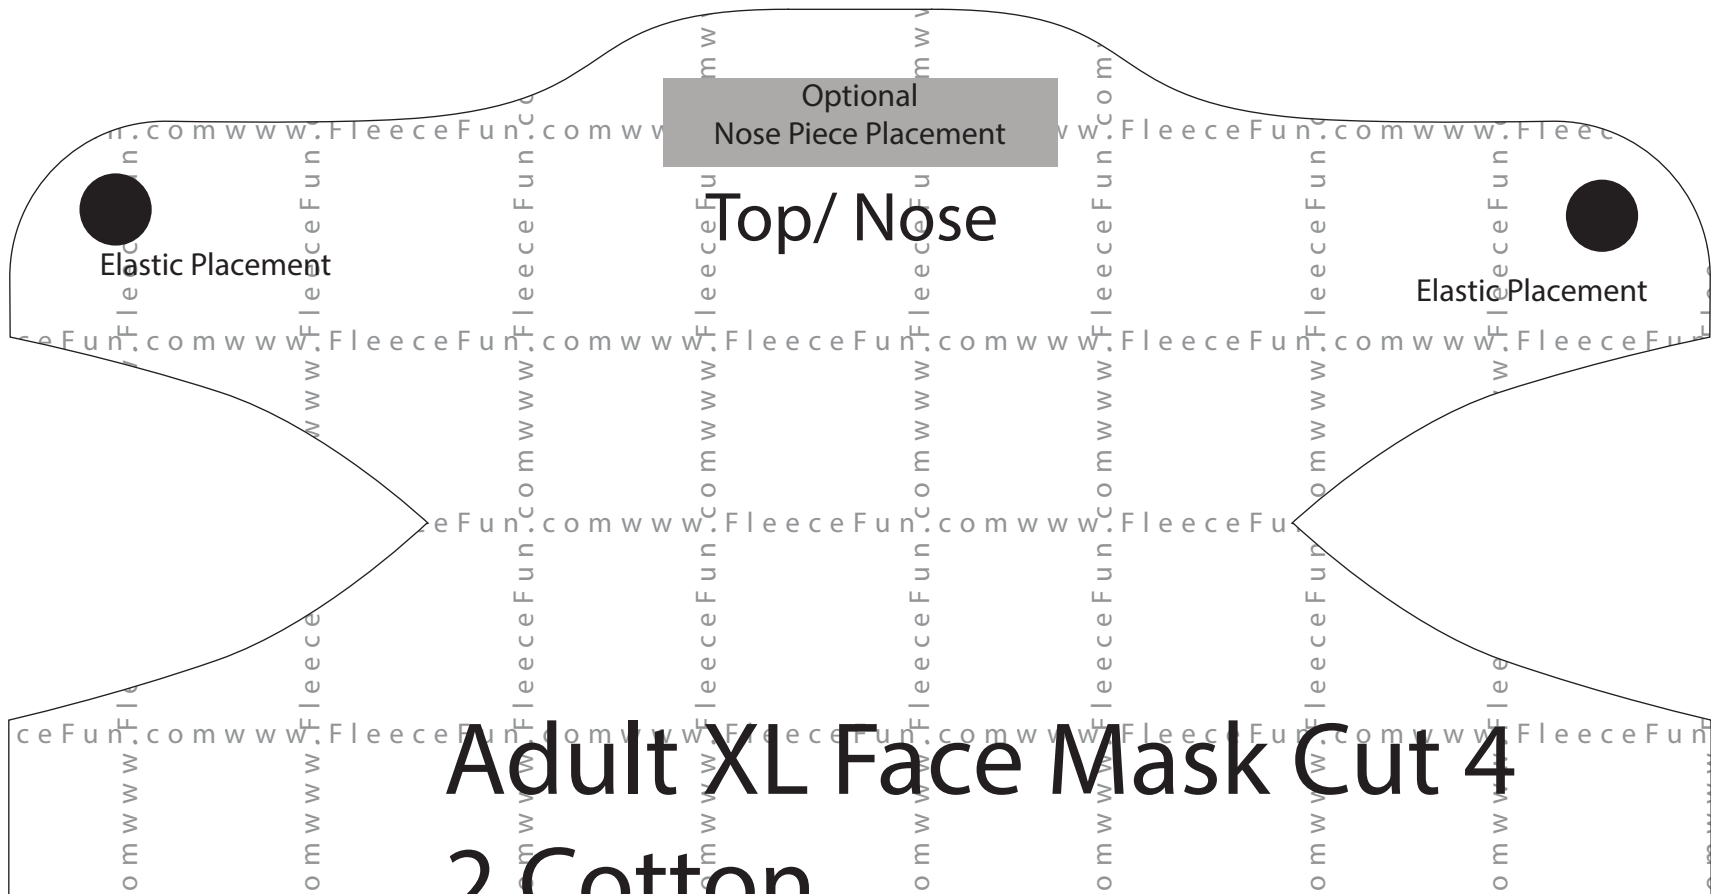

Optional
Nose Piece Placement

Elastic Placement

Top/ Nose

Elastic Placement

Adult Face Mask Cut 4
2 Cotton
2 Interior fabric

Elastic Placement

Bottom/ Chin

Elastic Placement

Optional
Nose Piece Placement

Elastic Placement

Top/ Nose

Elastic Placement

Child Face Mask Cut 4

2 Cotton

2 Interior fabric

Elastic Placement

Bottom/ Chin

Elastic Placement

1 inch test block

3 cm test block

Optional
Nose Piece Placement

Top/ Nose

Elastic Placement

Elastic Placement

Adult XL Face Mask Cut 4

2 Cotton

2 Cotton
2 Interior fabric

Warning: Use this pattern at your own risk. No Guarantee that this will protect you from getting sick or infecting others.

Pattern Copyright 2020 Angel Hickman Peterson. All rights reserved.